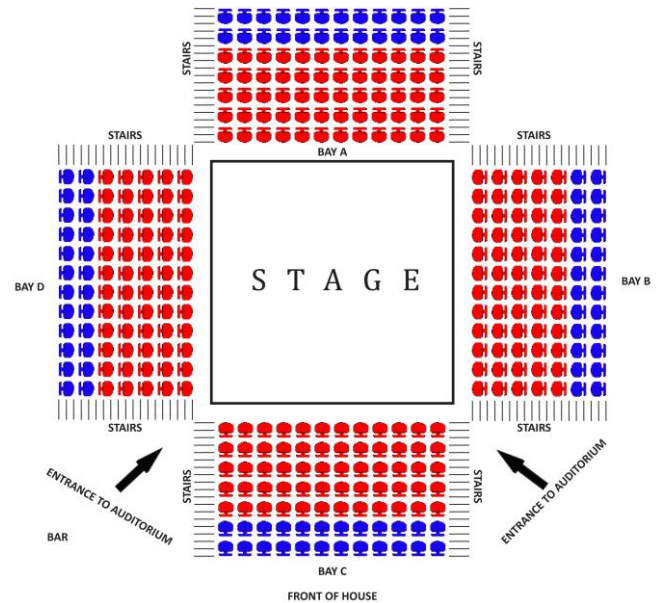

THE GRANGE ARTS CENTRE, OLDHAM

Productions:

Move Over Moriarty, Taking Steps, Alfie and Dumb Show

Move Over Moriarty Seating:

Taking Steps, Alfie and Dumb Show Seating:

The Grange Arts Centre is a comfortable purpose-built theatre with excellent sightlines.

How to find us

The Grange Arts Centre
Rochdale Road
Oldham
OL9 6EA

By car

The Oldham Academy North is providing free car parking for evening shows. The Academy is located next to the Grange Arts Centre off Rochdale Road.