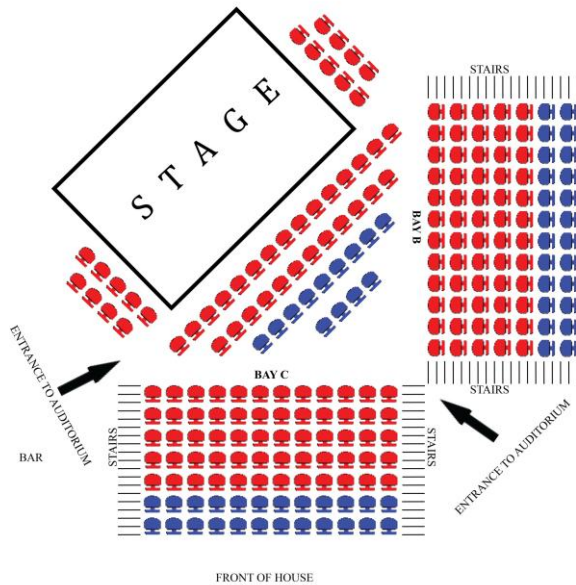

THE GRANGE ARTS CENTRE, OLDHAM

Productions:

Move Over Moriarty, Taking Steps, Alfie and Dumb Show

Move Over Moriarty Seating:

Taking Steps, Alfie and Dumb Show Seating:

The Grange Arts Centre is a comfortable purpose-built theatre with excellent sightlines.

How to find us

The Grange Arts Centre
Rochdale Road
Oldham
OL9 6EA

By car

The Oldham Academy North is providing free car parking for evening shows. The Academy is located next to the Grange Arts Centre off Rochdale Road.

Pay and display

A pay and display car park can be found at the Civic Centre just across the road from the Grange.

By bus

The Grange Arts Centre is a three minute walk from Oldham Bus Station down St Mary's Way and across Rochdale Road.